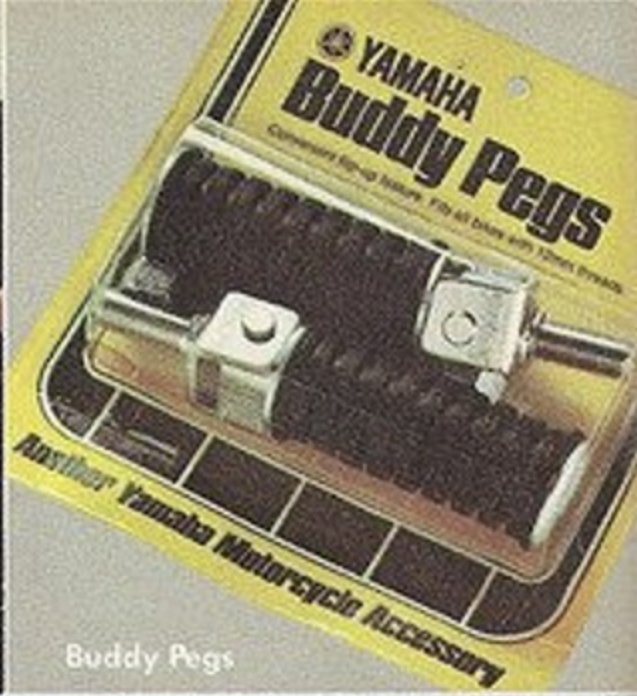

Metric Socket Screw Kit  
Another Yamaha Motorcycle Accessory

Luggage Carrier

Buddy Pegs

Riding Suit

**QUIET DOWN.  
BRACE YOURSELF.  
DON'T SLIP.  
AND DON'T BE ABUSED.  
OR COME UNSCREWED.  
AND TAKE A FRIEND.**

High Mount Fender Fork Brace

Super Silencer

MX Footpeg

To do it all, you need these new and proven Yamaha Enduro products.

For quieter riding, try the new Yamaha-Skyway Super Silencers/Spark Arrestors.

And to brace yourself for the roughest terrain — try our Double-loop Concave Fork Brace and super-strong High Mount Fender Assembly.

While out in the rough or the wet — you'll appreciate unique Yamaha MX Foot Pegs that keep you from slipping.

You'll also appreciate the protection from all kinds of riding abuse that you get when you're in a new Yamaha two-piece Antron-Nylon All Weather Riding Suit.